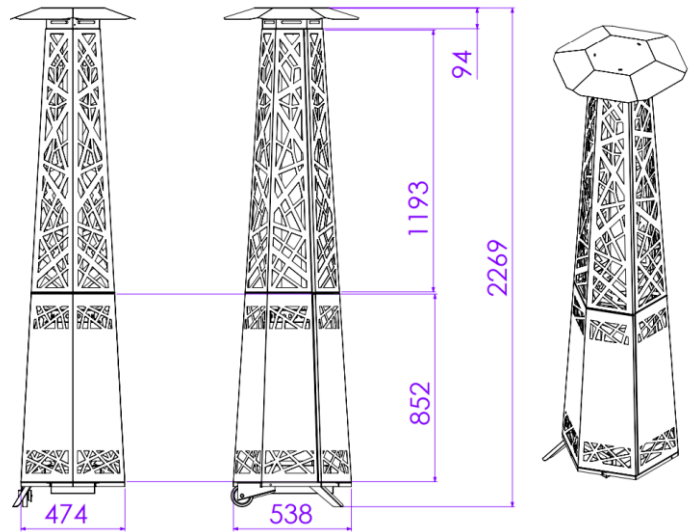

**ORTE GARDEN HEATER
HEXAGONAL ABSTRACT-2**