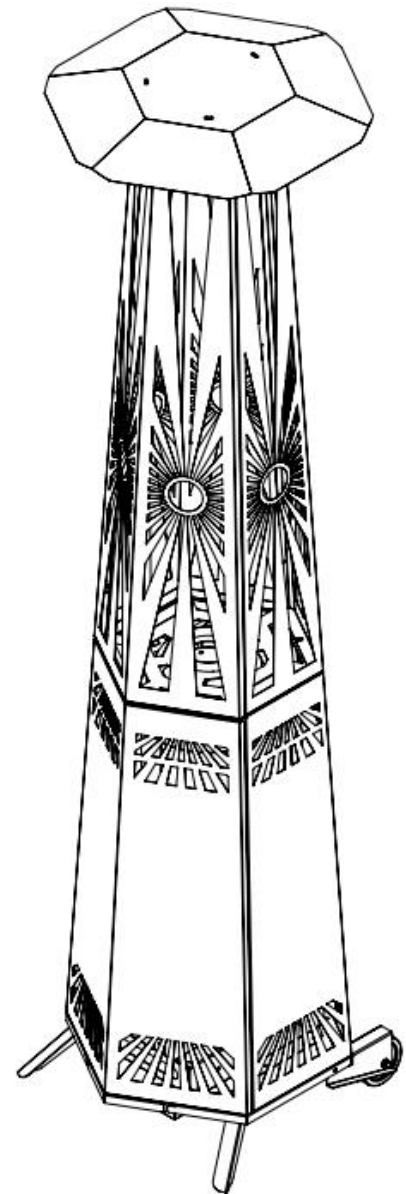

# ORTE PELLETT GARDEN HEATER

|                         |   |
|-------------------------|---|
| TYPE                    | Garden Pellet Heater  |
| PRODUCENT               | Orte Polska Sp. z o.o.  |
| BRAND                   | ORTE  |
| MODEL                   | ORTE GARDEN HEATER HEXAGONAL                                    |
| PKWiU                   | 27.52.12.0  |
| SYMBOL                  | GPH6  |
| EAN                     |   |
| Production place        | Poland  |
| Guarantee               | 2 years   |
| DESCRIPTION             |   |
| Condition               | New   |
| Colour of top           | Silver-stainless steel  |
| Type of paint           | Matt  |
| Colour of casing        | BLACK   |
| HOUSING MODEL           | 1 2 3   |
| Material                | Steel<br>Stainless steel<br>Glass<br>Powder painted metal sheet |
| SPECIFICATION           |   |
| Type of fuel            | pellet  |
| Heating power (kW)      | 16,5  |
| Volume (kg)             | 10  |
| Fuel consumption (kg/h) | 3,3   |
| Manual start            | yes   |
| Dimensions and weight   |   |
| Number of packs         | 2   |
| Pack 1 dimension (mm)   | 300 height x 300 depth x 800 width                              |
| Pack 2 dimension (mm)   | 350 height x 600 depth x 1250 width                             |
| Packs weight (kg)       | 35  |
| Product width (cm)      | 54  |
| Product height (cm)     | 226,9   |
| Product depth (cm)      | 48  |
| Product weight (kg)     | 35  |
| Top diameter (cm)       | 61,2  |
| Base diameter (cm)      | 53,8  |